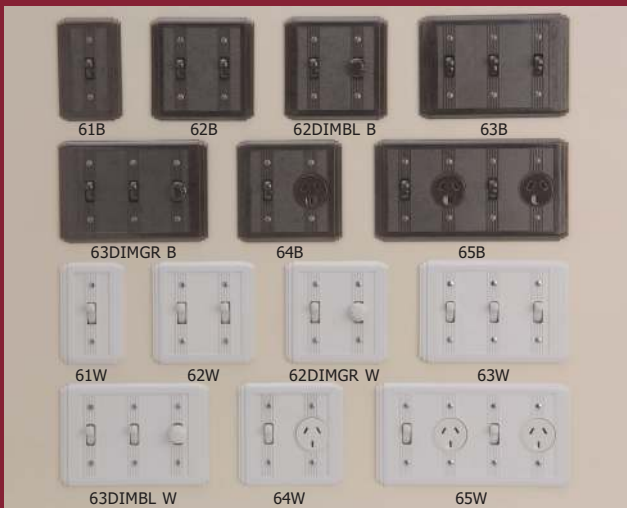

56 & 58 SERIES

Plug Sockets and Ceiling Pull Switches

The **56 series** plug sockets are available with a **BROWN** or **WHITE** insert. Five solid metal covers for you to choose from. 15 amp inserts are available.

The **58 series** Ceiling Pull switch is available with a **BROWN** or **WHITE** cord. Five solid metal covers for you to choose from. Solid brass cord weight available. Standard cord length is 1.8m, (longer lengths are available).

60 SERIES

Art Deco Bakelite Switches & Accessories

Available in **BROWN** or **WHITE**

Accessories include:

- Plug Sockets
- Dimmers & Fan Controllers
- 15amp Switch
- 60mm wide Single Switch
- TV & Pay TV Sockets
- Telephone & Data Sockets
- Clipsal C-Thru Range
- Mounting Bracket Kits for plasterboard
- Wall Boxes for masonry mounting